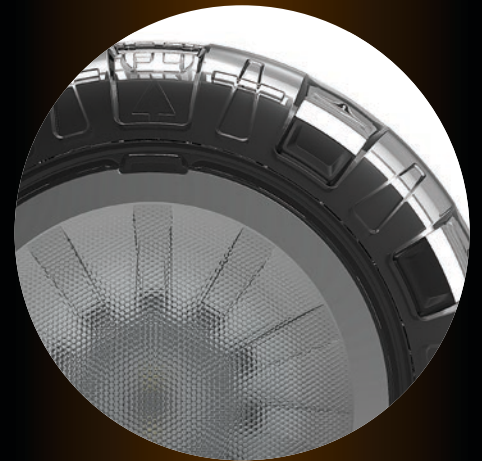

BUILT POWERFUL

Maximize light performance with **ARGON**'s combination of advanced optics and engineered components to deliver maximum efficient output